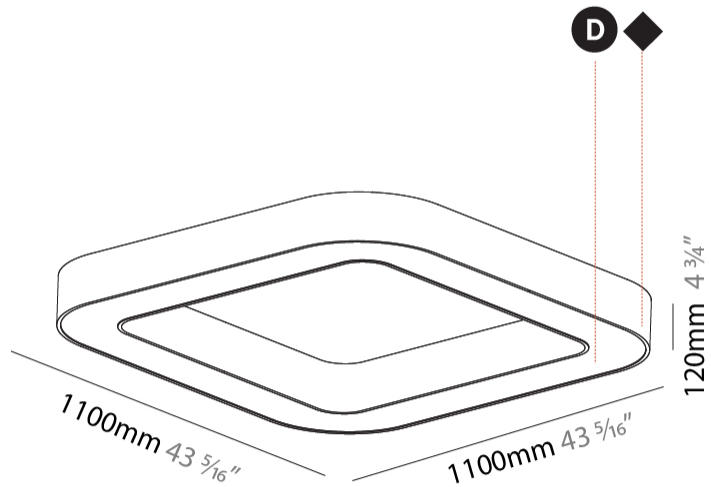

GENERAL

Series: Glorious
Subseries: Glorious Quantum
Brand: Prolight
Division: Architectural
Mounting Type: Surface
Mounting Location: Ceiling
Subcategory: Ambient

PHYSICAL

Shape: Square
Length (mm): 1100
Length (in): 43 5/16"
Width (mm): 1100
Width (in): 43 5/16"
Height (mm): 120
Height (in): 4 3/4"
Light Distribution: Direct
Weight (kg): 14.2
Weight (lbs): 31.24
Diffuser: PMMA - Opal or Micro-Prism
Fixture Finish: SSR / BKV / CWI / CRY / HAB / LAG / UFT / ITA / RUA / RUR / MIC / FTG / MYG / TWT / LOD / PUS / FRO / FUP / KIA / POP / BLS / SPG / MEY / GOH / GUM / CHC / COM / ABZ / JAG / OBR / MOS / ROR
Fixture Material: Aluminum

ELECTRICAL

Lamp Type: LED (Zhaga Standard)
Input Wattage (W): 60
Total Output Wattage (W): 48 / 38.4 (3500K)
Dimming: Non-Dimming / Phase Dimming (120Vac only) / 0-10V Dimming
Driver Included: Yes
Driver Location: Integrated
Driver Type: Constant Current - 120 / 277Vac
Driver Class: Class 2
Input Voltage (V): 120 - 277
Constant Current (MA): 350 / 1200 (3500K)

LED

Color Temperature (°K): 3000 / 3500 / 4000
Max. Delivered Lumen (lm): 5540 / 5733 / 5850
CRI: >80 CRI
Efficiency (%): 65
Lamp Life (hrs): 50000

OPTICAL

RATINGS AND CERTIFICATIONS

Certified By: Certified for North American Standards
IP rating: IP20